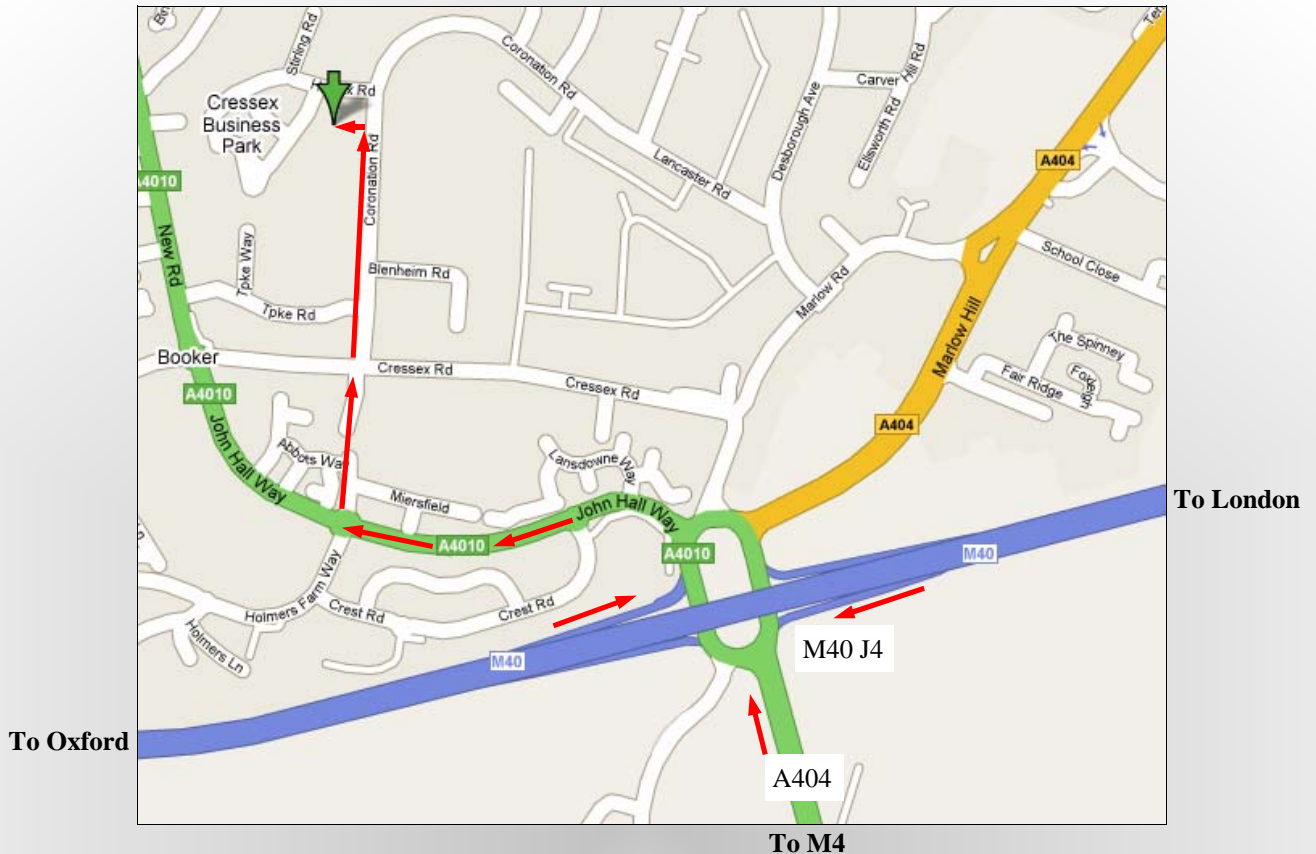

Directions to Evolution (E.S.S.) Ltd

Directions from the West (M40) Oxford

Take 1st exit on the M40 J4 roundabout onto John Hall Way
Straight across at mini roundabout
Turn right at next mini roundabout
Across at Traffic Lights into Coronation Road
Evolution is on your left behind the Bus Stop

Directions from the East (M40) London (M25)

Take 4th exit on the M40 J4 roundabout onto John Hall Way
Straight across at mini roundabout
Turn right at next mini roundabout
Across at Traffic Lights into Coronation Road
Evolution is on your left behind the Bus Stop

Directions from the South (M4)

Exit M4 at J8/9
Head North on the A404 to M40 J4
Take 3rd exit on the M40 J4 roundabout onto John Hall Way
Straight across at mini roundabout
Turn right at next mini roundabout
Across at Traffic Lights into Coronation Road
Evolution is on your left behind the Bus Stop

By Rail

Evolution is a few minutes from the High Wycombe Railway Station which is a direct line to London Marylebone and Birmingham New Street. Call us when you arrive and we will pick you up.

By Air

Evolution is a 30 minutes taxi ride from Heathrow Airport or hire a car and take the M25 North then take the M40 West towards Oxford & Birmingham. Follow instructions above from the East.